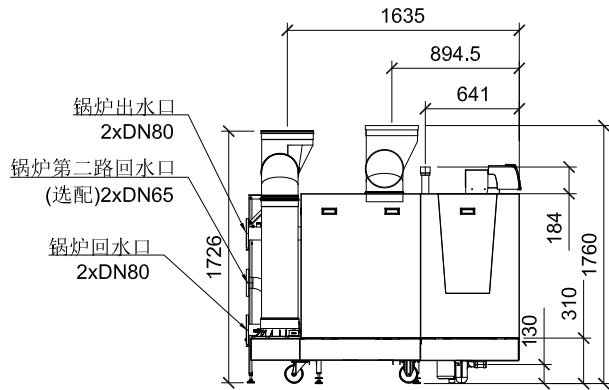

主视图

侧视图

俯视图

后视图

外观和接口尺寸

Designed by XXX	Checked by XXX	Approved by - date XXX - 00/00/00	Filename XXX	Date 00/00/00	Scale 1:50
BDR			C630-560ECO		
			X	Edition 0	Sheet 1/1