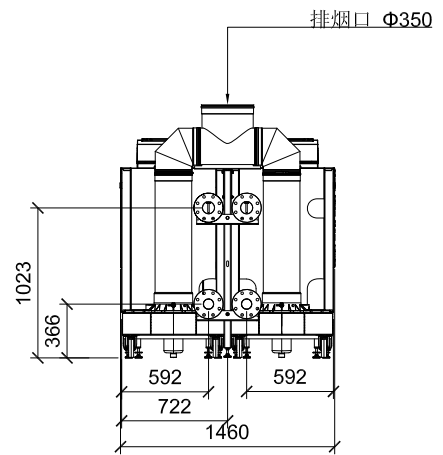

主视图

侧视图

俯视图

后视图

外观和接口尺寸

Designed by XXX	Checked by XXX	Approved by - date XXX - 00/00/00	Filename XXX	Date 00/00/00	Scale 1:50
BDR			C630-560ECO		
			X	Edition 0	Sheet 1/1