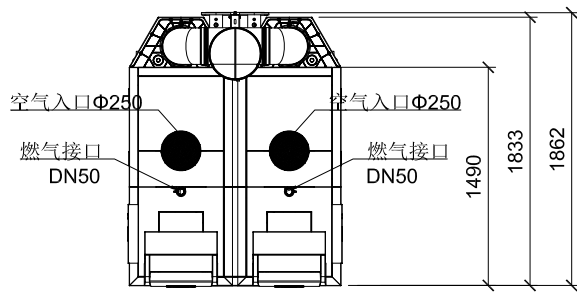

主视图

侧视图

俯视图

后视图

外观和接口尺寸

Designed by XXX	Checked by XXX	Approved by - date XXX - 00/00/00	Filename XXX	Date 00/00/00	Scale 1:50
BDR			C630-560ECO		
			X	Edition 0	Sheet 1/1