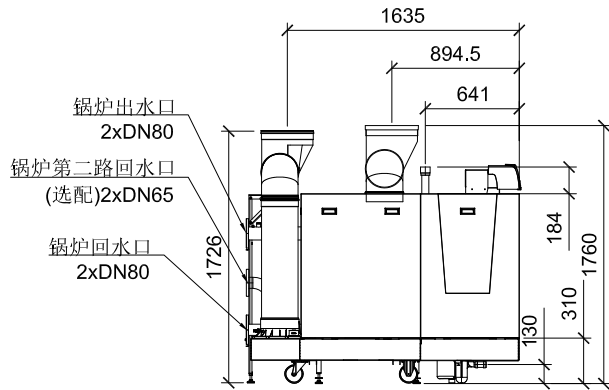

主视图

侧视图

俯视图

后视图

外观和接口尺寸

Designed by XXX	Checked by XXX	Approved by - date XXX - 00/00/00	Filename XXX	Date 00/00/00	Scale 1:50
BDR			C630-700ECO		
			X	Edition 0	Sheet 1/1