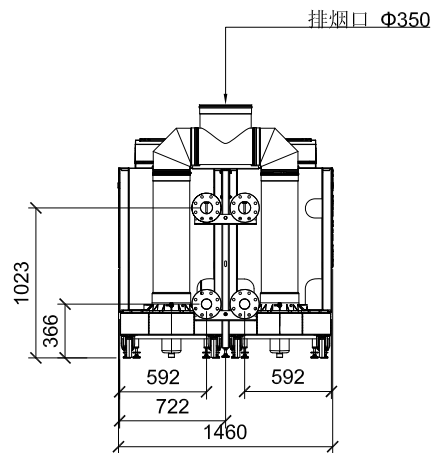

主视图

侧视图

俯视图

后视图

外观和接口尺寸

Designed by XXX	Checked by XXX	Approved by - date XXX - 00/00/00	Filename XXX	Date 00/00/00	Scale 1:50
BDR			C630-700ECO		
			X	Edition 0	Sheet 1/1