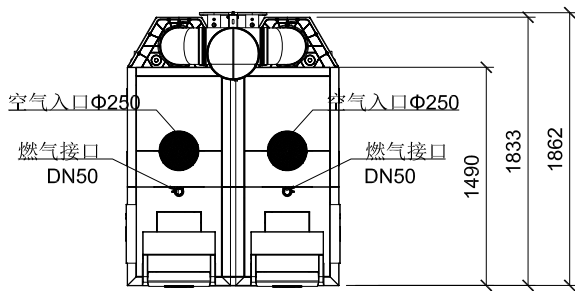

主视图

侧视图

俯视图

后视图

外观和接口尺寸

Designed by XXX	Checked by XXX	Approved by - date XXX - 00/00/00	Filename XXX	Date 00/00/00	Scale 1:50
BDR			C630-700ECO		
			X	Edition 0	Sheet 1/1