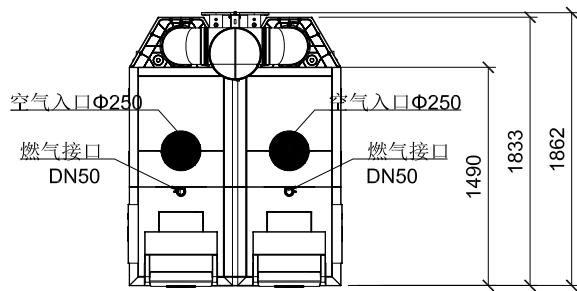

主视图

侧视图

俯视图

后视图

外观和接口尺寸

Designed by XXX	Checked by XXX	Approved by - date XXX - 00/00/00	Filename XXX	Date 00/00/00	Scale 1:50
BDR			C630-860ECO		
			X	Edition 0	Sheet 1/1