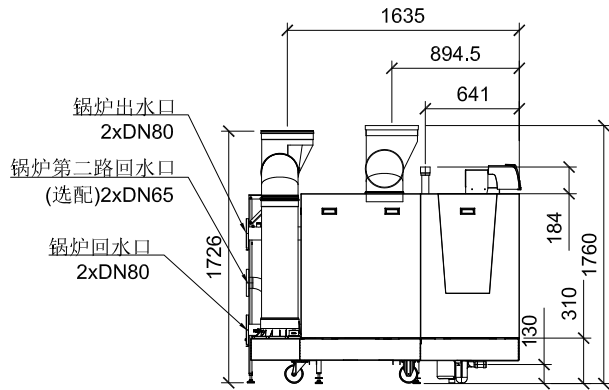

主视图

侧视图

俯视图

后视图

外观和接口尺寸

Designed by XXX	Checked by XXX	Approved by - date XXX - 00/00/00	Filename XXX	Date 00/00/00	Scale 1:50
BDR			C630-860ECO		
			X	Edition 0	Sheet 1/1