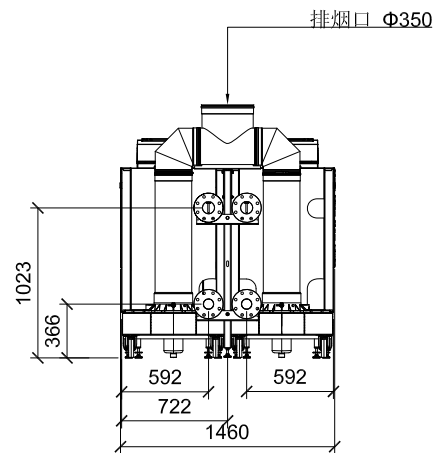

主视图

侧视图

俯视图

后视图

外观和接口尺寸

Designed by XXX	Checked by XXX	Approved by - date XXX - 00/00/00	Filename XXX	Date 00/00/00	Scale 1:50
BDR			C630-860ECO		
			X	Edition 0	Sheet 1/1