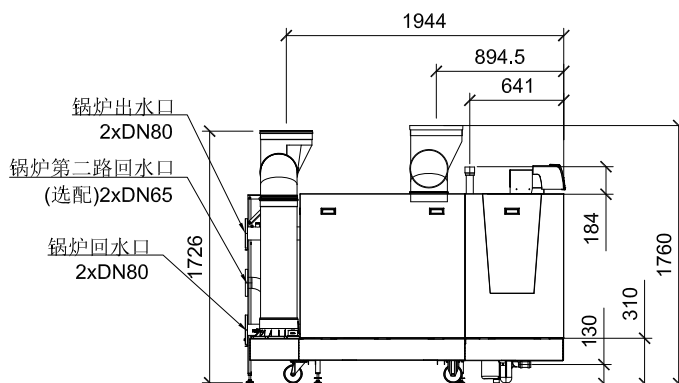

主视图

侧视图

俯视图

后视图

外观和接口尺寸

Designed by XXX	Checked by XXX	Approved by - date XXX - 00/00/00	Filename XXX	Date 00/00/00	Scale 1:50
BDR			C630-1000ECO		
			X	Edition 0	Sheet 1/1