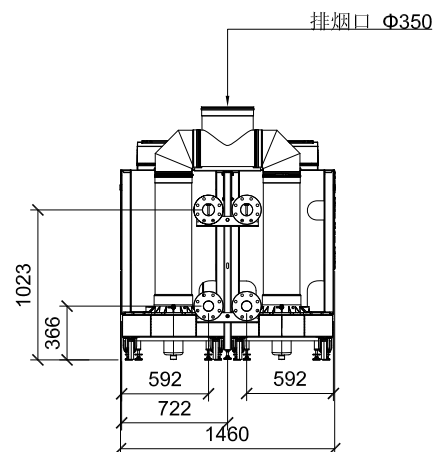

主视图

侧视图

俯视图

后视图

外观和接口尺寸

Designed by XXX	Checked by XXX	Approved by - date XXX - 00/00/00	Filename XXX	Date 00/00/00	Scale 1:50
BDR			C630-1000ECO		
			X	Edition 0	Sheet 1/1