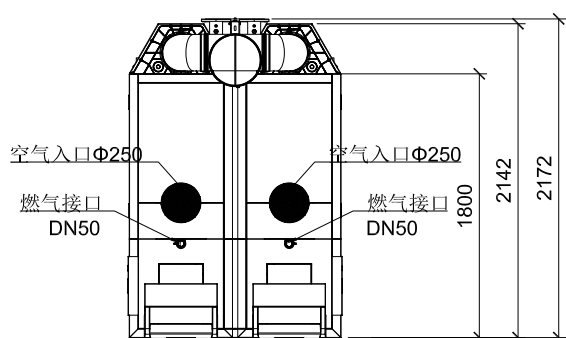

主视图

侧视图

俯视图

后视图

外观和接口尺寸

Designed by XXX	Checked by XXX	Approved by - date XXX - 00/00/00	Filename XXX	Date 00/00/00	Scale 1:50
BDR			C630-1000ECO		
			X	Edition 0	Sheet 1/1