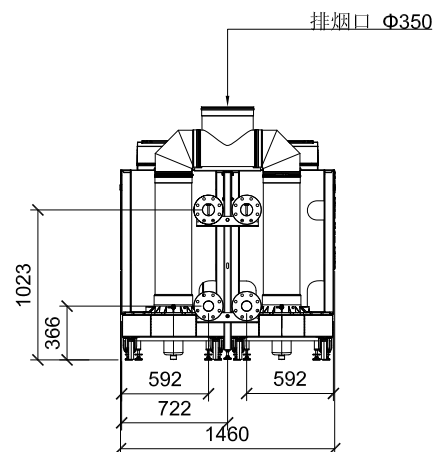

主视图

侧视图

俯视图

后视图

外观和接口尺寸

Designed by XXX	Checked by XXX	Approved by - date XXX - 00/00/00	Filename XXX	Date 00/00/00	Scale 1:50
BDR			C630-1140ECO		
			X	Edition 0	Sheet 1/1