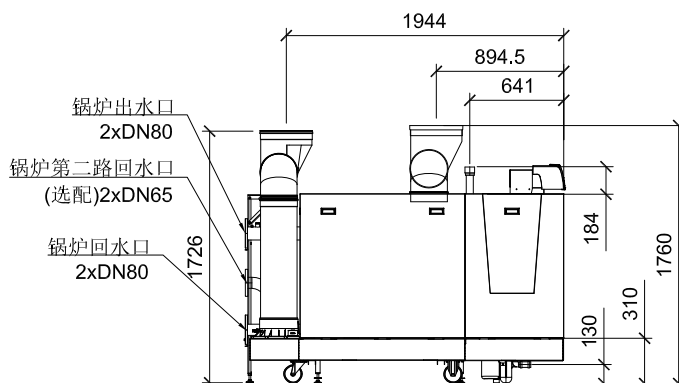

主视图

侧视图

俯视图

后视图

外观和接口尺寸

Designed by XXX	Checked by XXX	Approved by - date XXX - 00/00/00	Filename XXX	Date 00/00/00	Scale 1:50
BDR			C630-1140ECO		
			X	Edition 0	Sheet 1/1