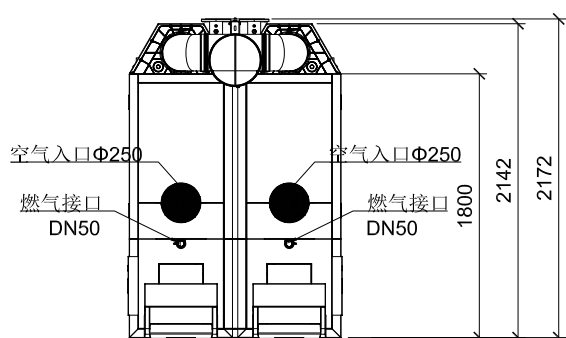

主视图

侧视图

俯视图

后视图

外观和接口尺寸

Designed by XXX	Checked by XXX	Approved by - date XXX - 00/00/00	Filename XXX	Date 00/00/00	Scale 1:50
BDR			C630-1140ECO		
			X	Edition 0	Sheet 1/1