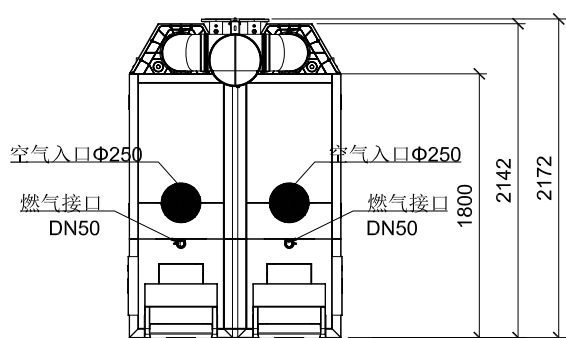

主视图

侧视图

俯视图

后视图

外观和接口尺寸

Designed by XXX	Checked by XXX	Approved by - date XXX - 00/00/00	Filename XXX	Date 00/00/00	Scale 1:50
BDR			C630-1300ECO		
			X	Edition 0	Sheet 1/1