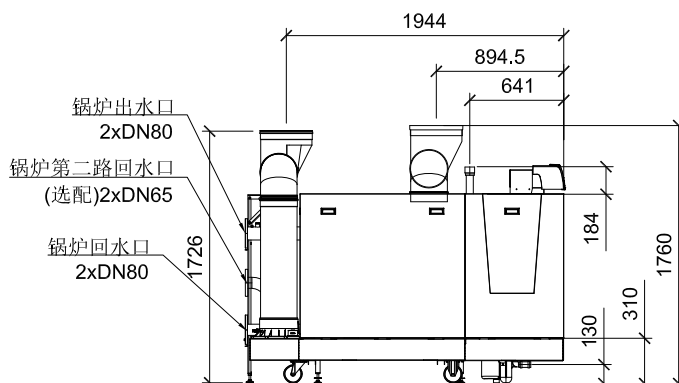

主视图

侧视图

俯视图

后视图

外观和接口尺寸

Designed by XXX	Checked by XXX	Approved by - date XXX - 00/00/00	Filename XXX	Date 00/00/00	Scale 1:50
BDR			C630-1300ECO		
			X	Edition 0	Sheet 1/1