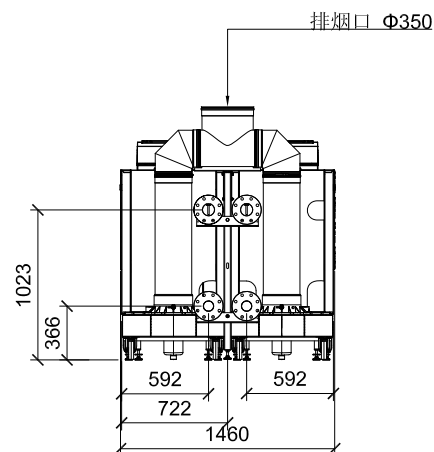

主视图

侧视图

俯视图

后视图

外观和接口尺寸

Designed by XXX	Checked by XXX	Approved by - date XXX - 00/00/00	Filename XXX	Date 00/00/00	Scale 1:50
BDR			C630-1300ECO		
			X	Edition 0	Sheet 1/1