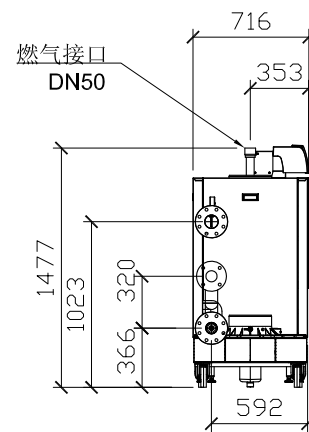

主视图

侧视图

俯视图

后视图

外观和接口尺寸

Designed by XXX	Checked by XXX	Approved by - date XXX - 00/00/00	Filename XXX	Date 00/00/00	Scale 1:50
BDR			C330-650ECO		
			X	Edition 0	Sheet 1/1