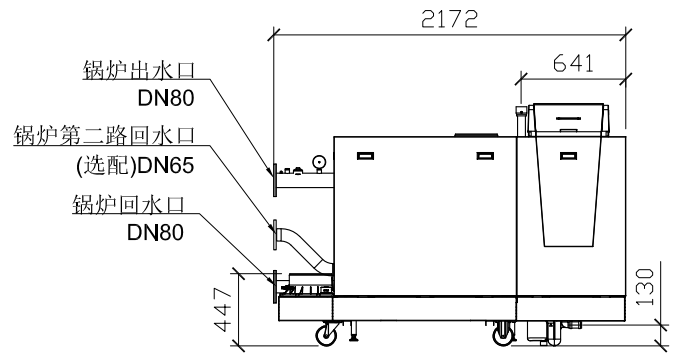

主视图

侧视图

俯视图

后视图

外观和接口尺寸

Designed by XXX	Checked by XXX	Approved by - date XXX - 00/00/00	Filename XXX	Date 00/00/00	Scale 1:50
BDR			C330-650ECO		
			X	Edition 0	Sheet 1/1