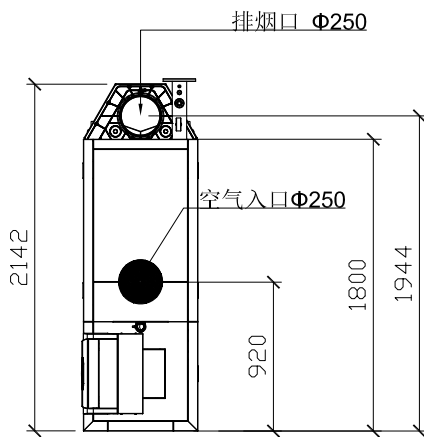

主视图

侧视图

俯视图

后视图

外观和接口尺寸

Designed by XXX	Checked by XXX	Approved by - date XXX - 00/00/00	Filename XXX	Date 00/00/00	Scale 1:50
BDR			C330-650ECO		
			X	Edition 0	Sheet 1/1