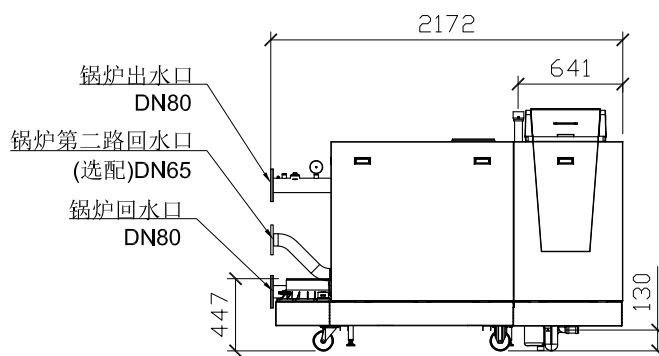

主视图

侧视图

俯视图

后视图

外观和接口尺寸

Designed by
XXX

Checked by
XXX

Approved by - date
XXX - 00/00/00

Filename
XXX

Date
00/00/00

Scale
1:50

BDR

C330-570ECO

X

Edition
0

Sheet
1/1