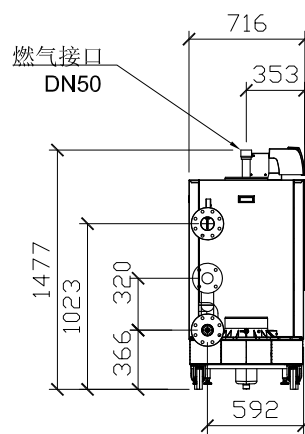

主视图

侧视图

俯视图

后视图

外观和接口尺寸

Designed by
XXX

Checked by
XXX

Approved by - date
XXX - 00/00/00

Filename
XXX

Date
00/00/00

Scale
1:50

BDR

C330-570ECO

X

Edition
0

Sheet
1/1