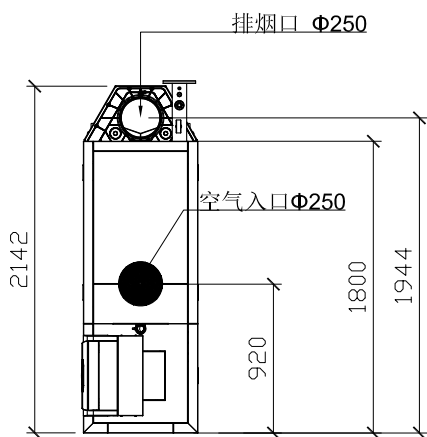

主视图

侧视图

俯视图

后视图

外观和接口尺寸

Designed by
XXX

Checked by
XXX

Approved by - date
XXX - 00/00/00

Filename
XXX

Date
00/00/00

Scale
1:50

BDR

C330-570ECO

X

Edition
0

Sheet
1/1