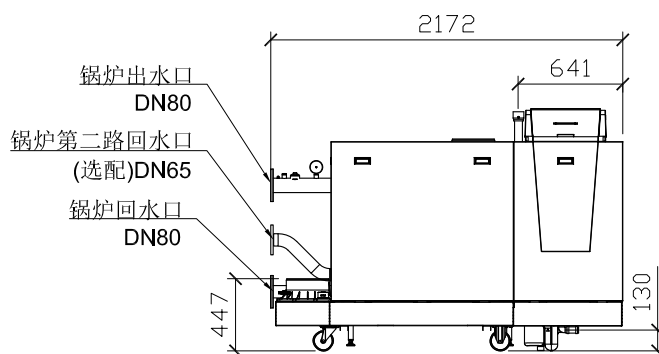

主视图

侧视图

俯视图

后视图

外观和接口尺寸

Designed by  
XXX

Checked by  
XXX

Approved by - date  
XXX - 00/00/00

Filename  
XXX

Date  
00/00/00

Scale  
1:50

BDR

C330-500ECO

X

Edition  
0

Sheet  
1/1