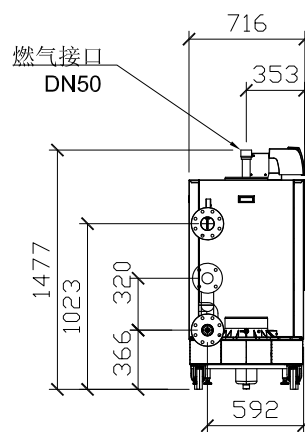

主视图

侧视图

俯视图

后视图

外观和接口尺寸

Designed by  
XXX

Checked by  
XXX

Approved by - date  
XXX - 00/00/00

Filename  
XXX

Date  
00/00/00

Scale  
1:50

BDR

C330-500ECO

X

Edition  
0

Sheet  
1/1