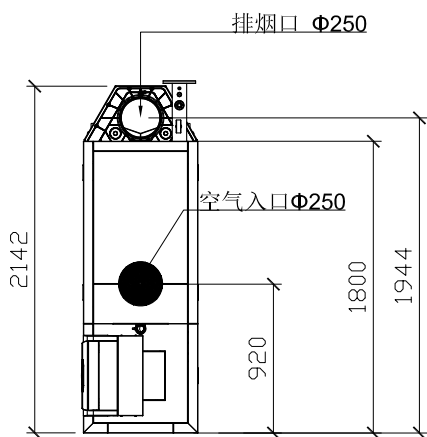

主视图

侧视图

俯视图

后视图

外观和接口尺寸

Designed by  
XXX

Checked by  
XXX

Approved by - date  
XXX - 00/00/00

Filename  
XXX

Date  
00/00/00

Scale  
1:50

BDR

C330-500ECO

X

Edition  
0

Sheet  
1/1