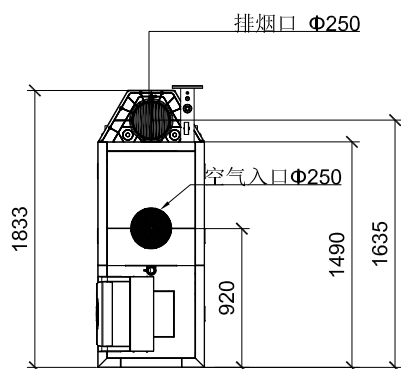

主视图

侧视图

俯视图

后视图

外观和接口尺寸

Designed by XXX	Checked by XXX	Approved by - date XXX - 00/00/00	Filename XXX	Date 00/00/00	Scale 1:50
BDR			C330-430ECO		
			X	Edition 0	Sheet 1/1