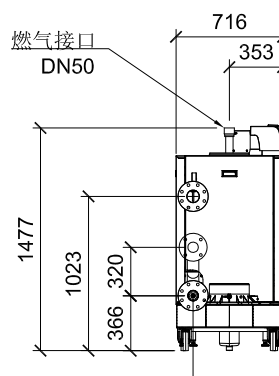

主视图

侧视图

俯视图

后视图

外观和接口尺寸

Designed by XXX	Checked by XXX	Approved by - date XXX - 00/00/00	Filename XXX	Date 00/00/00	Scale 1:50
BDR			C330-430ECO		
			X	Edition 0	Sheet 1/1