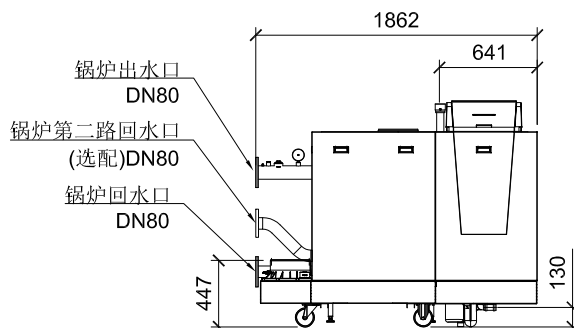

主视图

侧视图

俯视图

后视图

外观和接口尺寸

Designed by XXX	Checked by XXX	Approved by - date XXX - 00/00/00	Filename XXX	Date 00/00/00	Scale 1:50
BDR			C330-430ECO		
			X	Edition 0	Sheet 1/1