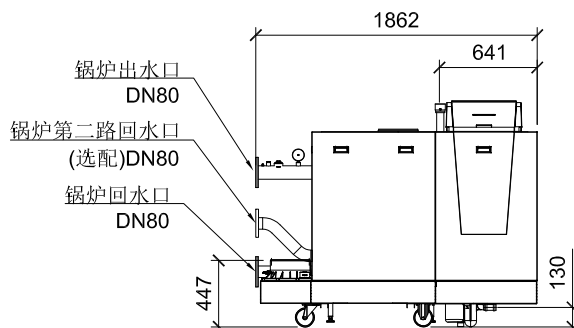

主视图

侧视图

俯视图

后视图

外观和接口尺寸

Designed by XXX	Checked by XXX	Approved by - date XXX - 00/00/00	Filename XXX	Date 00/00/00	Scale 1:50
BDR			C330-350ECO		
			X	Edition 0	Sheet 1/1