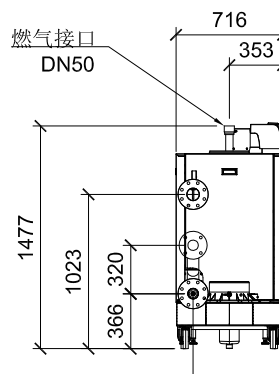

主视图

侧视图

俯视图

后视图

外观和接口尺寸

Designed by XXX	Checked by XXX	Approved by - date XXX - 00/00/00	Filename XXX	Date 00/00/00	Scale 1:50
BDR			C330-350ECO		
			X	Edition 0	Sheet 1/1