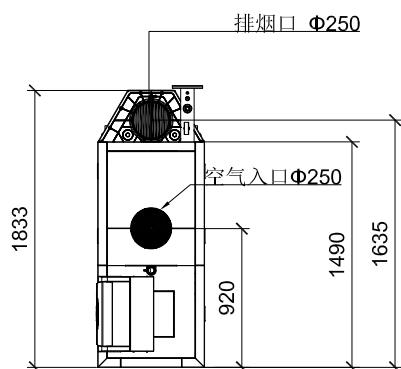

主视图

侧视图

俯视图

后视图

外观和接口尺寸

Designed by XXX	Checked by XXX	Approved by - date XXX - 00/00/00	Filename XXX	Date 00/00/00	Scale 1:50
BDR			C330-350ECO		
			X	Edition 0	Sheet 1/1