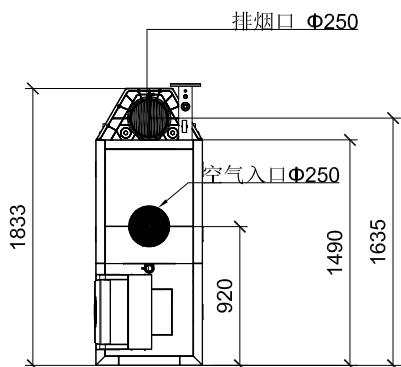

主视图

侧视图

俯视图

后视图

外观和接口尺寸

Designed by XXX	Checked by XXX	Approved by - date XXX - 00/00/00	Filename XXX	Date 00/00/00	Scale 1:50
BDR			C330-280ECO		
			X	Edition 0	Sheet 1/1