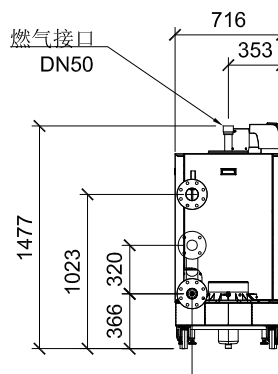

主视图

侧视图

俯视图

后视图

外观和接口尺寸

Designed by XXX	Checked by XXX	Approved by - date XXX - 00/00/00	Filename XXX	Date 00/00/00	Scale 1:50
BDR			C330-280ECO		
			X	Edition 0	Sheet 1/1