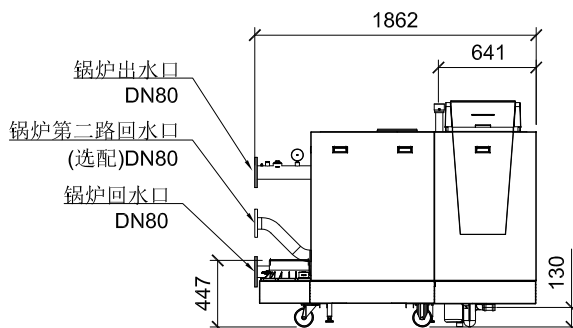

主视图

侧视图

俯视图

后视图

外观和接口尺寸

Designed by XXX	Checked by XXX	Approved by - date XXX - 00/00/00	Filename XXX	Date 00/00/00	Scale 1:50
BDR			C330-280ECO		
			X	Edition 0	Sheet 1/1