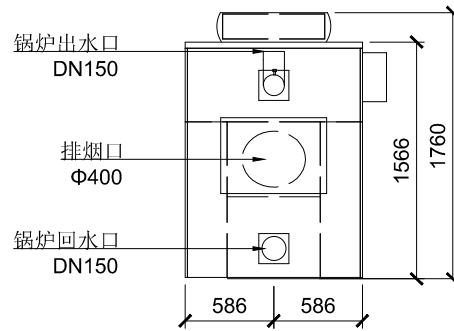

主视图

侧视图

俯视图

后视图

Designed by XXX	Checked by XXX	Approved by - date XXX - 00/00/00	Filename XXX	Date 00/00/00	Scale 1:50
BDR			GT_530-18		
			X	Edition 0	Sheet 1/1