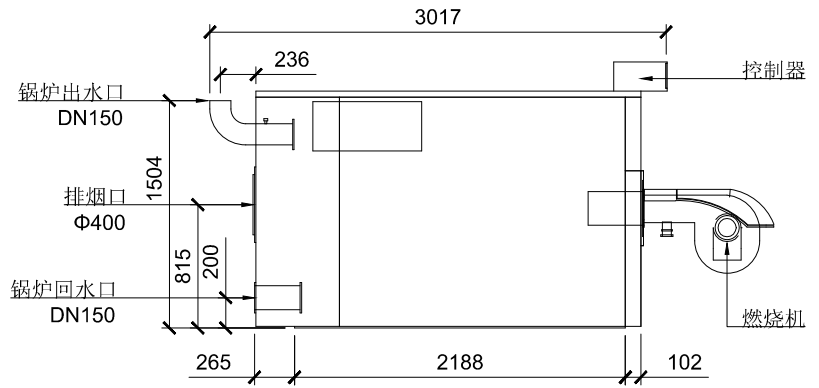

主视图

侧视图

俯视图

后视图

Designed by XXX	Checked by XXX	Approved by - date XXX - 00/00/00	Filename XXX	Date 00/00/00	Scale 1:50
BDR			GT_530-18		
			X	Edition 0	Sheet 1/1