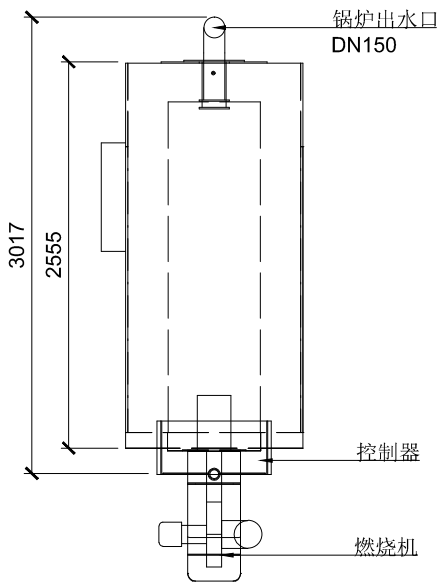

主视图

侧视图

俯视图

后视图

Designed by XXX	Checked by XXX	Approved by - date XXX - 00/00/00	Filename XXX	Date 00/00/00	Scale 1:50
BDR			GT_530-18		
			X	Edition 0	Sheet 1/1