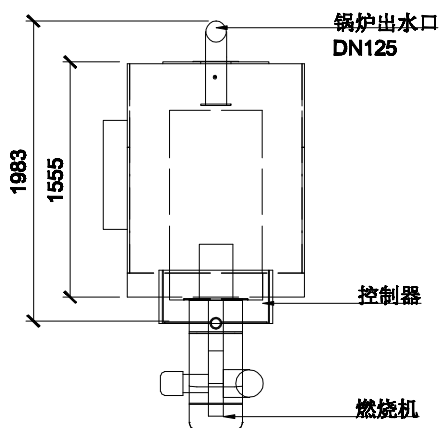

主视图

侧视图

俯视图

后视图

外观和接口尺寸

Designed by XXX	Checked by XXX	Approved by - date XXX - 00/00/00	Filename XXX	Date 00/00/00	Scale 1:50
BDR			GT_530-9		
			X	Edition 0	Sheet 1/1