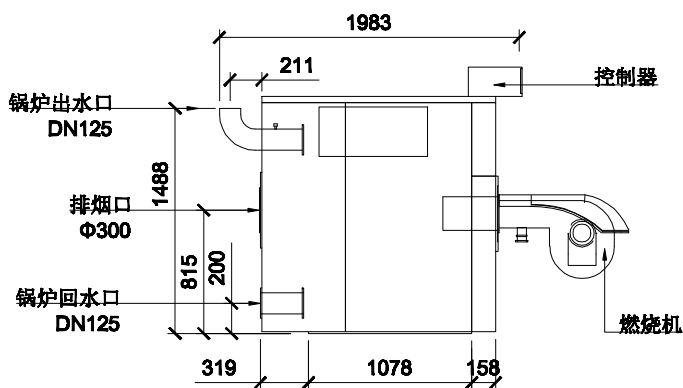

主视图

侧视图

俯视图

后视图

外观和接口尺寸

Designed by XXX	Checked by XXX	Approved by - date XXX - 00/00/00	Filename XXX	Date 00/00/00	Scale 1:50
BDR			GT_530-9		
			X	Edition 0	Sheet 1/1