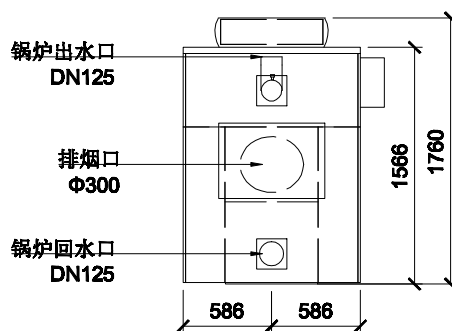

主视图

侧视图

俯视图

后视图

外观和接口尺寸

Designed by XXX	Checked by XXX	Approved by - date XXX - 00/00/00	Filename XXX	Date 00/00/00	Scale 1:50
BDR			GT_530-9		
			X	Edition 0	Sheet 1/1